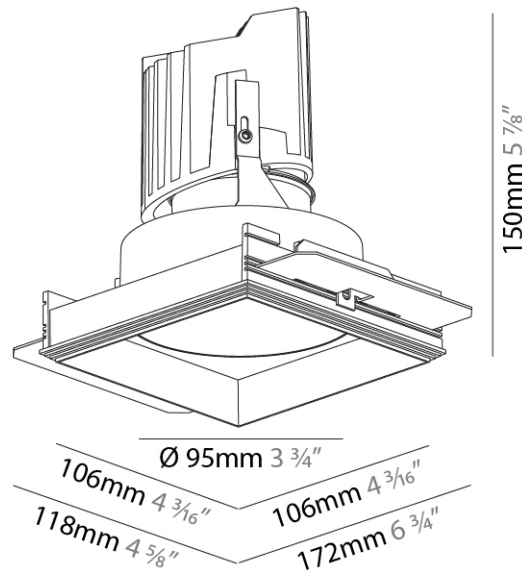

PHYSICAL

Shape: Square
Diameter (mm): 95
Diameter (in): 3 3/4
Length (mm): 106
Length (in): 4 3/16
Width (mm): 106
Width (in): 4 3/16
Depth (mm): 150
Depth (in): 5 7/8
Ceiling Thickness (mm): 10 / 12.5 / 15 / 25
Ceiling Thickness (in): 3/8 or 1/2 or 9/16 or 1
Min. Recessing Depth (mm): 170
Min. Recessing Depth (in): 6 11/16
Light Distribution: Downlight
Weight (kg): 0.705
Weight (lbs): 1.55
Fixture Finish: SSR / BKV / CWI / CRY / HAB / UFT / ITA / RUA / FTG / MYG / LOD / PUS / FRO / FUP / KIA / POP / BLS / SPG / MEY / GOH / GUM / CHC / COM / ABZ / JAG / OBR / MOS / ROR
Fixture Material: Aluminum Die Cast
Cut-out Measurements: 120mm / 4 3/4" x 120mm / 4 3/4"
Upon Request: Unique Ceiling Thickness

ELECTRICAL

Lamp Type: LED (Zhaga Standard)
Input Wattage (W): 15.5
Total Output Wattage (W): 14.5
Dimming: Tri-Mode (Non-Dimming and Phase Dimming (120Vac only) and 0-10V Dimming)
Driver Included: No
Driver Location: Recessed Housing
Driver Type: Constant Current - Universal
Driver Class: Class 2
Housing: See components
Input Voltage (V): 120 - 277
Constant Current (MA): 500

LED

Number of LEDs: 1
Color Temperature (°K): 2700 / 3000 / 3500 / 4000
Max. Delivered Lumen (lm): 940 / 980 / 1029 / 1050
Nominal Lumen (lm): 1386 / 1438 / 1511 / 1542
CRI: >90 CRI
Efficiency (%): 87.9 / 88.4 / 87.9
Lamp Life (hrs): 50000
Upon Request: RGB-W Tunable White Special Color Temperature Special LED

OPTICAL

Reflector*: 20 / 40 / 60
Upon Request: Special Beam Angles

ZANEEN® © 2024, 10000 188-3382, F 416-247-9319, www.zaneen.com

Available for international specifications by adding 'INT' at the end of the existing Model #. For assistance on 'custom' specifications, contact zteam@zaneen.com.
In a constant effort to supply the best product, we reserve the right to change specifications or materials without notice. The most recent specification sheets are found at zaneen.com
IP rating: IP20