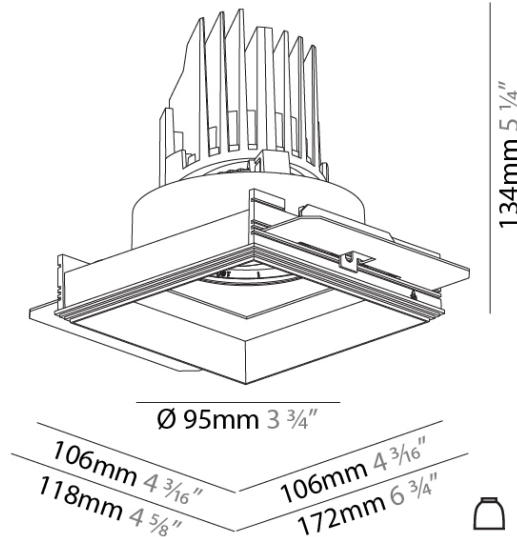

ELECTRICAL

Lamp Type: LED (Zhaga Standard)
Input Wattage (W): 15.5
Total Output Wattage (W): 14.5
Dimming: Tri-Mode (Non-Dimming and Phase Dimming (120Vac only) and 0-10V Dimming)
Driver Included: No
Driver Location: Recessed Housing
Driver Type: Constant Current - Universal
Driver Class: Class 2
Housing: See components
Input Voltage (V): 120 - 277
Constant Current (MA): 500

LED

Number of LEDs: 1
[Color Temperature (°K): 2700 / 3000 / 3500 / 4000](#)
Max. Delivered Lumen (lm): 940 / 980 / 1029 / 1050
Nominal Lumen (lm): 1386 / 1438 / 1511 / 1542
CRI: >90 CRI
Efficiency (%): 87.9 / 88.4 / 87.9
Lamp Life (hrs): 50000
Upon Request: RGB-W Tunable White Special Color Temperature Special LED

OPTICAL

[Reflector°: 20 / 40 / 60](#)
Adjustability: Rotational 355°; Tilt 30°
Upon Request: Special Beam Angles

RATINGS AND CERTIFICATIONS

Zaneen Inc. © 2024, 10000 100th Ave S, Suite 3382, F 416-247-9319, www.zaneen.com

Available for international specifications by adding "INT" at the end of the existing Model #. For assistance on 'custom' specifications, contact zteam@zaneen.com. In a constant effort to supply the best product, we reserve the right to change specifications or materials without notice. The most recent specification sheets are found at zaneen.com

IP rating: IP20